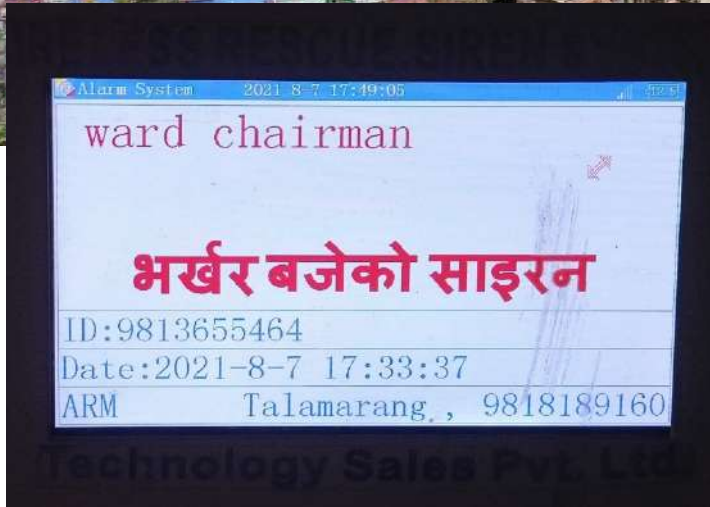

Solution...

Flood early warning systems installed in Melamchi and its impact

जनधनको क्षति कम गर्न पूर्वसूचना प्रणाली

मेलम्ची नगरको मेलम्चीबजार, तालामाराङ र बाहुनेपाटीबजारमा जडान गरिएको पूर्वसूचना प्रणाली (साइरन) ।

गोरखापत्र अनलाइन

९ असार २०७९, विहिबार

५ महिना पहिले

शेयर गर्नुहोस:

फन्ट परिवर्तन गर्नुहोस:

चित्र मिजार

सिन्धुपाल्चोक, असार ९ गते । बाढी पहिरोबाट जनधनको क्षति कम गर्न मेलम्ची बजार, तालामाराङ र बाहुनेपाटी बजारमा पूर्वसूचना प्रणाली (साइरन) जडान गरी परीक्षण सफल भएको छ । गत असार १ गते र त्यसपछिका भेमाथाङ पहिरो मेलम्ची बाढीमा परिणत भएर आएपछि ठूलो धनजनको क्षति पुऱ्याएपछि यो वर्ष त्यस्तो क्षति हुनबाट जोगाउन साइरन जडान गरेर सफल परीक्षण सम्पन्न भएको छ ।

मेलम्ची नगरपालिकाको तालामाराङ, मेलम्ची बजार र बाहुनेपाटी बजारमा साइरन जडान गरिएको सो नगरका प्रमुख आइतमान तामाङले जानकारी दिनुभयो । उक्त पूर्वसूचना प्रणालीले मनसुनको समयमा हुनसक्ने सम्भावित विपद्को जोखिमलाई कम गरी जनधनको क्षति हुन नदिन साइरन जडान गरेर सफल परीक्षण गरिएको मेयर तामाङले बताउनुभएको छ ।

उक्त नगरले आफ्नै लगानीमा रामलक्ष्मण इनोभेसन प्रालिको सहयोगमा 'अर्लि वार्निङ सिस्टम' साइरन प्रविधि जडान गरेको थियो । अहिले पनि मेलम्ची नदीको बाहव बढ्दै आएको छ । संरक्षित आवासका लागि बाढी पहिरोग्रस्त क्षेत्रका नागरिकलाई तीनै तहका सरकारले उचित ध्यान दिनुपर्ने बाढीपीडित तथा सामाजिक अगुवा सागरकुमार श्रेष्ठले सरकारसँग आग्रह गर्नुभएको छ ।

मलाई त **MADE IN NEPAL** मै गर्व छ