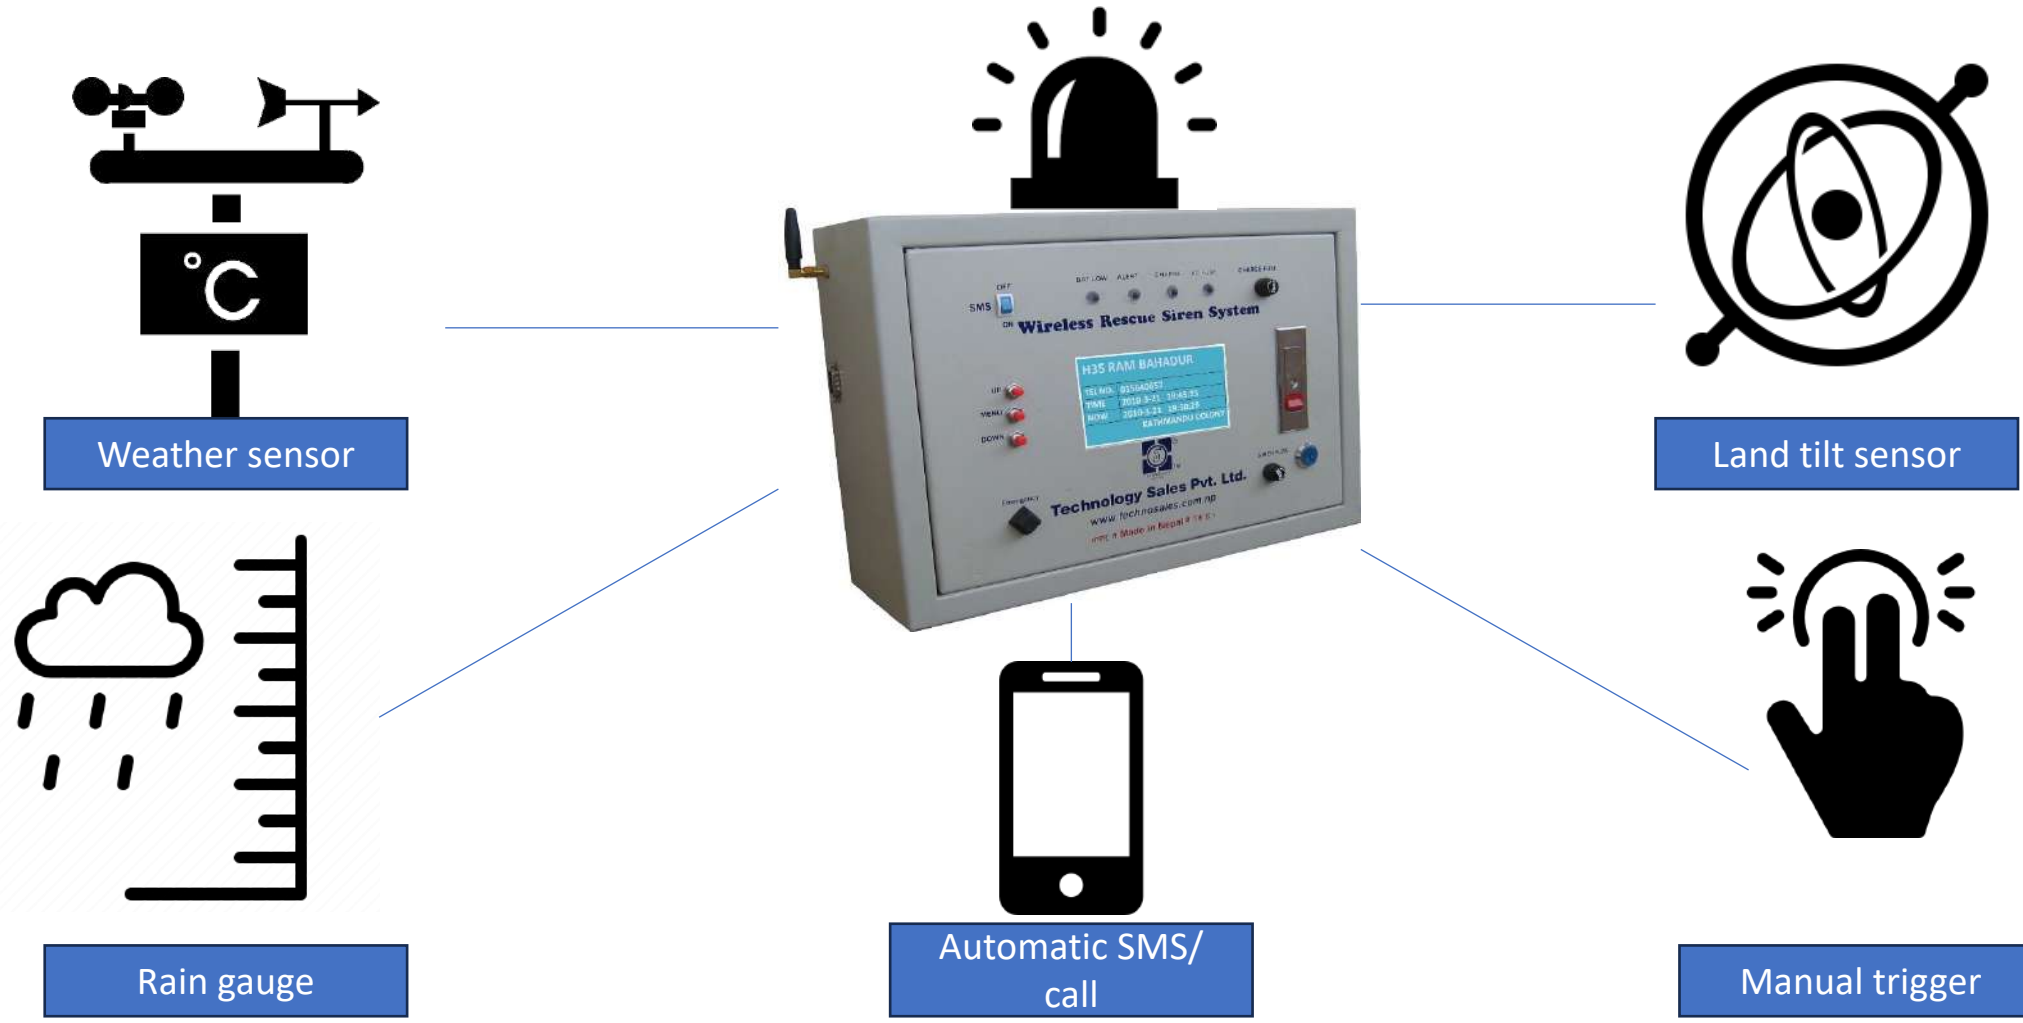

Solution...

Local landslide early warning system

मलाई त **MADE IN NEPAL** मै गर्व छ