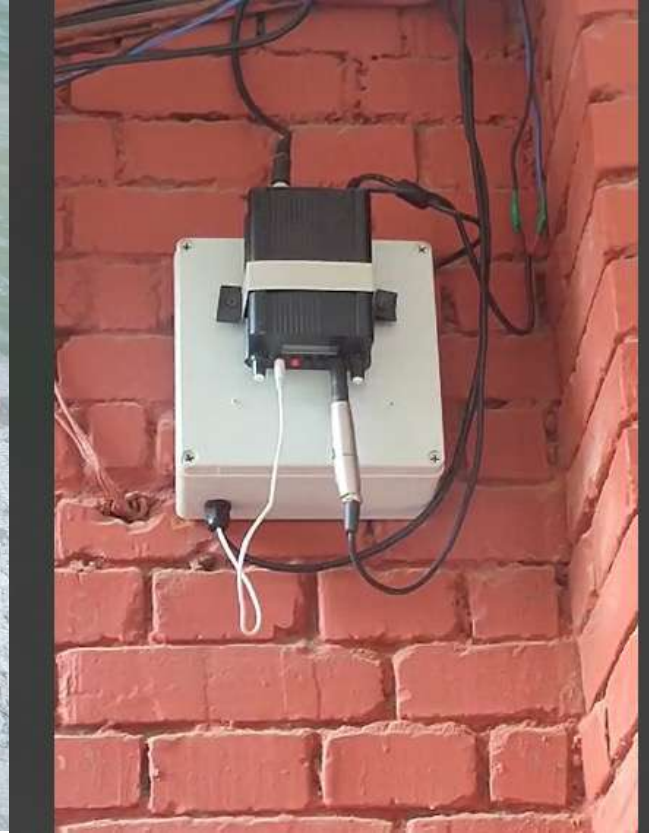

Flood early warning system

People who are witness of flood also can make an alarm by dialing from their phone or pushing the panic button

Water level sensor sends information to Warning system Using Lora WAN network/ telecommunication network

10 KM or more

Automatic Call/ SMS

People who are witness of flood also can make an alarm by pressing Panic key on device

मलाई त **MADE IN NEPAL** मै गर्व छ

Sensor/ Transmitter/ receiver installation with Audio visual signal