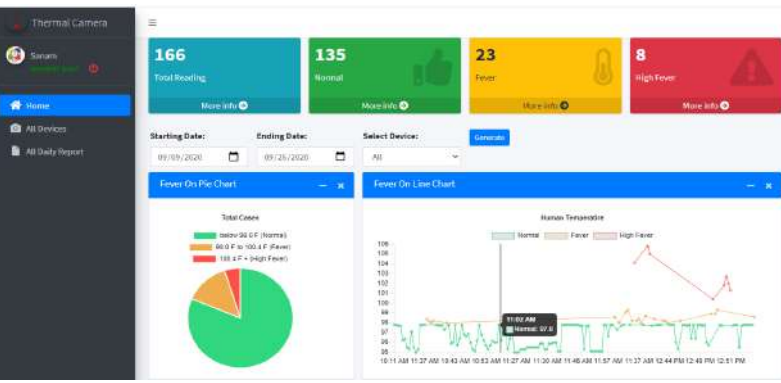

Solution... Thermal sensor thermographic camera and thermographic tablets

RTI07
Thermographic camera