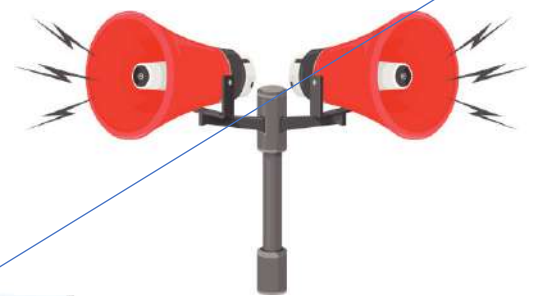

Flood early warning system

People who are witness of flood also can make an alarm by dialing from their phone or pushing the panic button

Water level sensor sends information to Warning system Using Lora WAN network/ telecommunication network

10 KM or more

Automatic Call/ SMS

People who are witness of flood also can make an alarm by pressing Panic key on device

मलाई त **MADE IN NEPAL** मै गर्व छ

Sensor/ Transmitter/ receiver installation with Audio visual signal