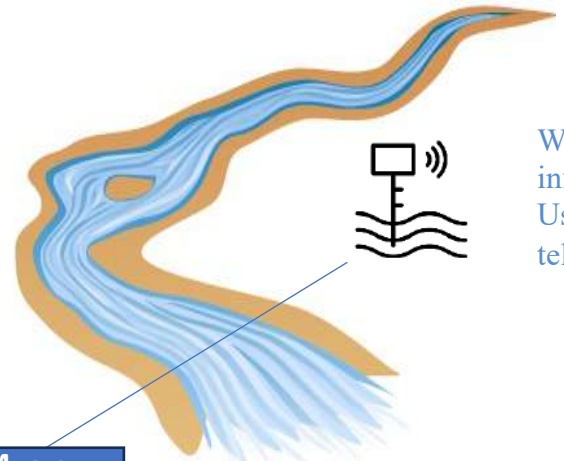

Solution... Network based landslide early warning system

मलाई त **MADE IN NEPAL** मै गर्व छ

Deployment Area: Kerauja Gorkha, khani gaun gorkha

R Remote Controller

मलाई त **MADE IN NEPAL** मै गर्व छ

Solution...

Flood early warning system

People who are witness of flood also can make an alarm by dialing from their phone or pushing the panic button

Water level sensor sends information to Warning system Using Lora WAN network/ telecommunication network