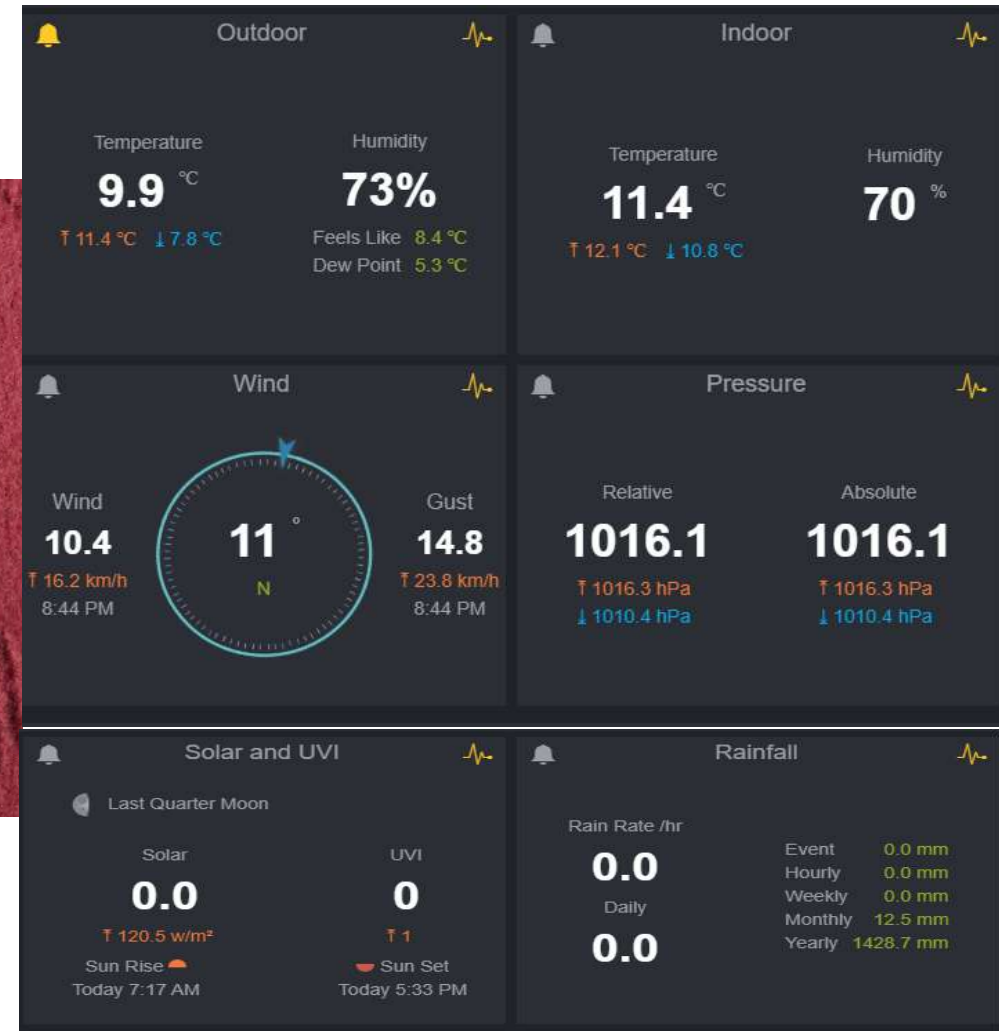

Thermographic camera with printer (exported to Japan)

मलाई त **MADE IN NEPAL** मै गर्व छ

Weather station /Agro-Meteorological station and server for data harvesting

Outdoor Unit

Indoor Unit

Server Interface