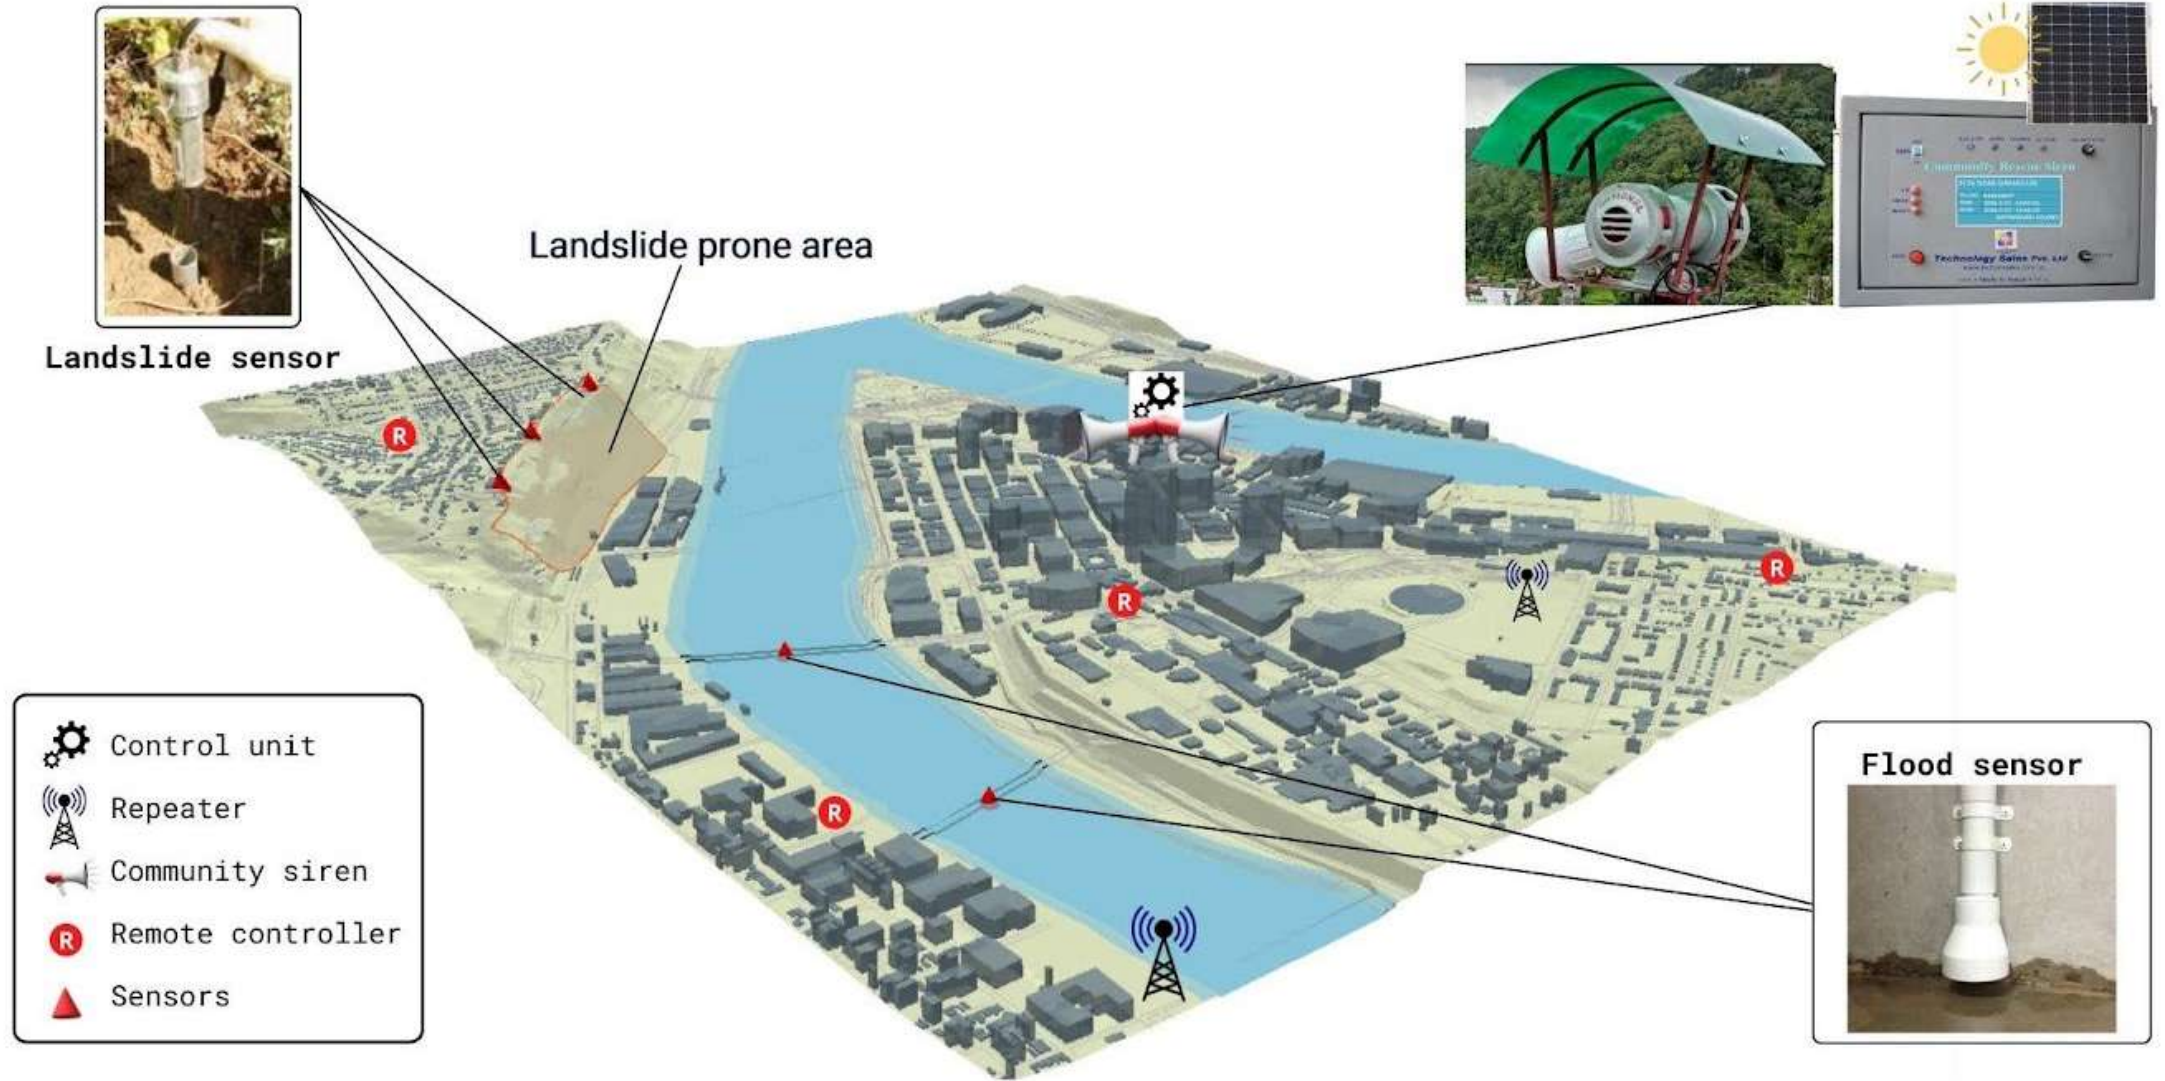

Solution... Integrated approach of Hybrid early warning system

मलाई त **MADE IN NEPAL** मै गर्व छ